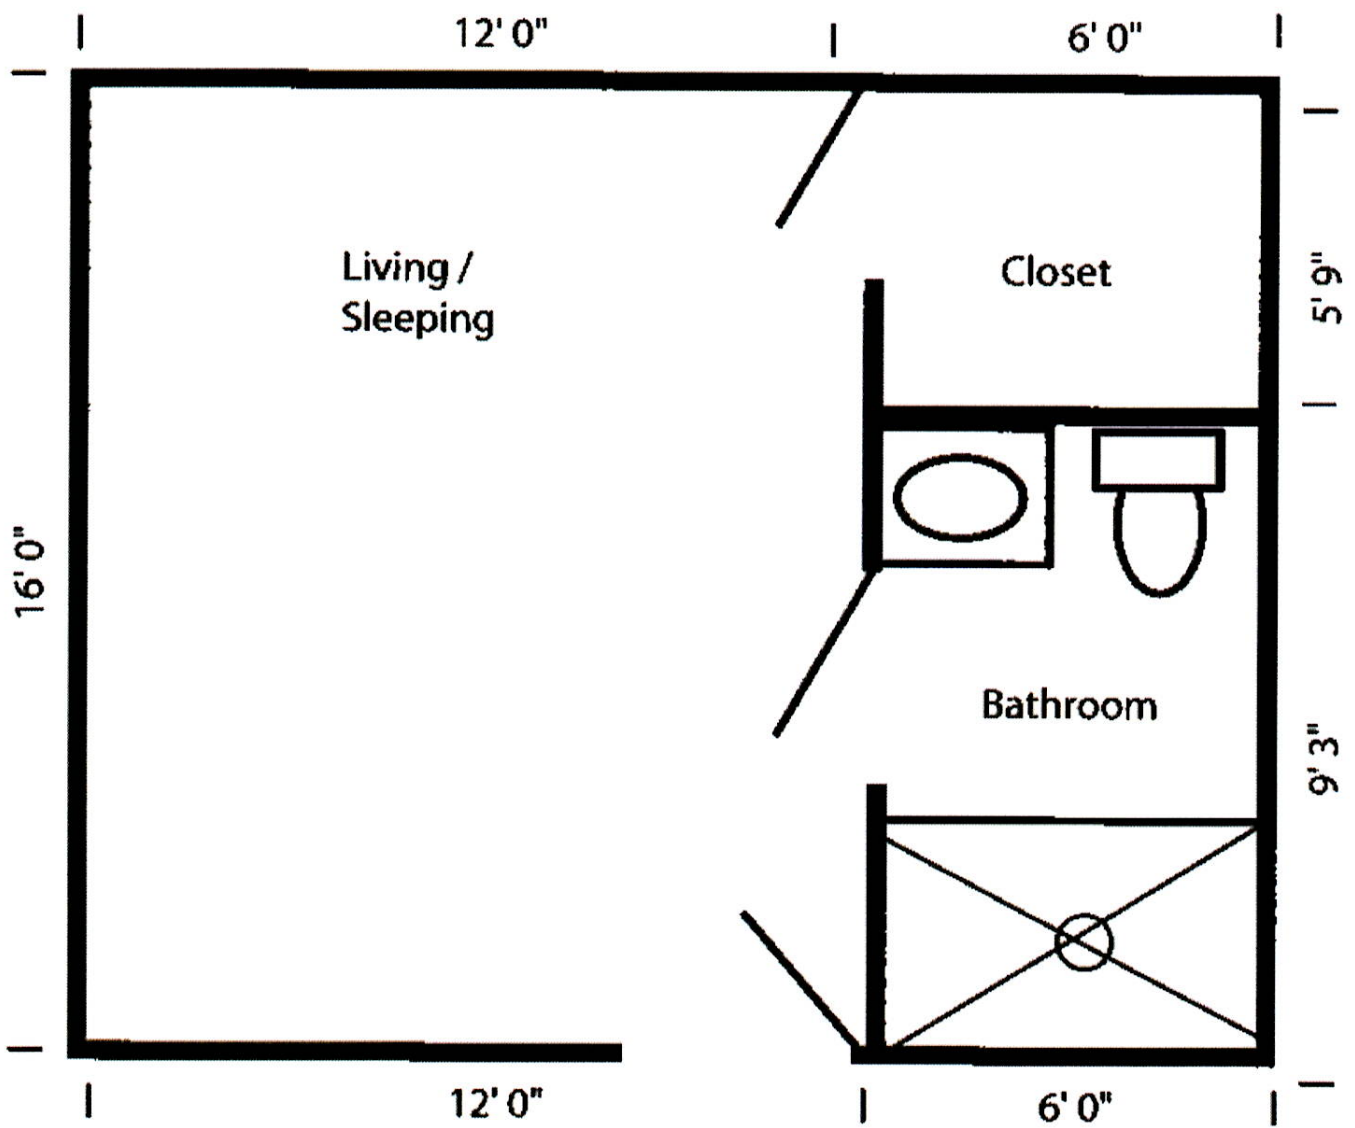

Colony Court Assisted Living Option A

Approximately 270 total square feet