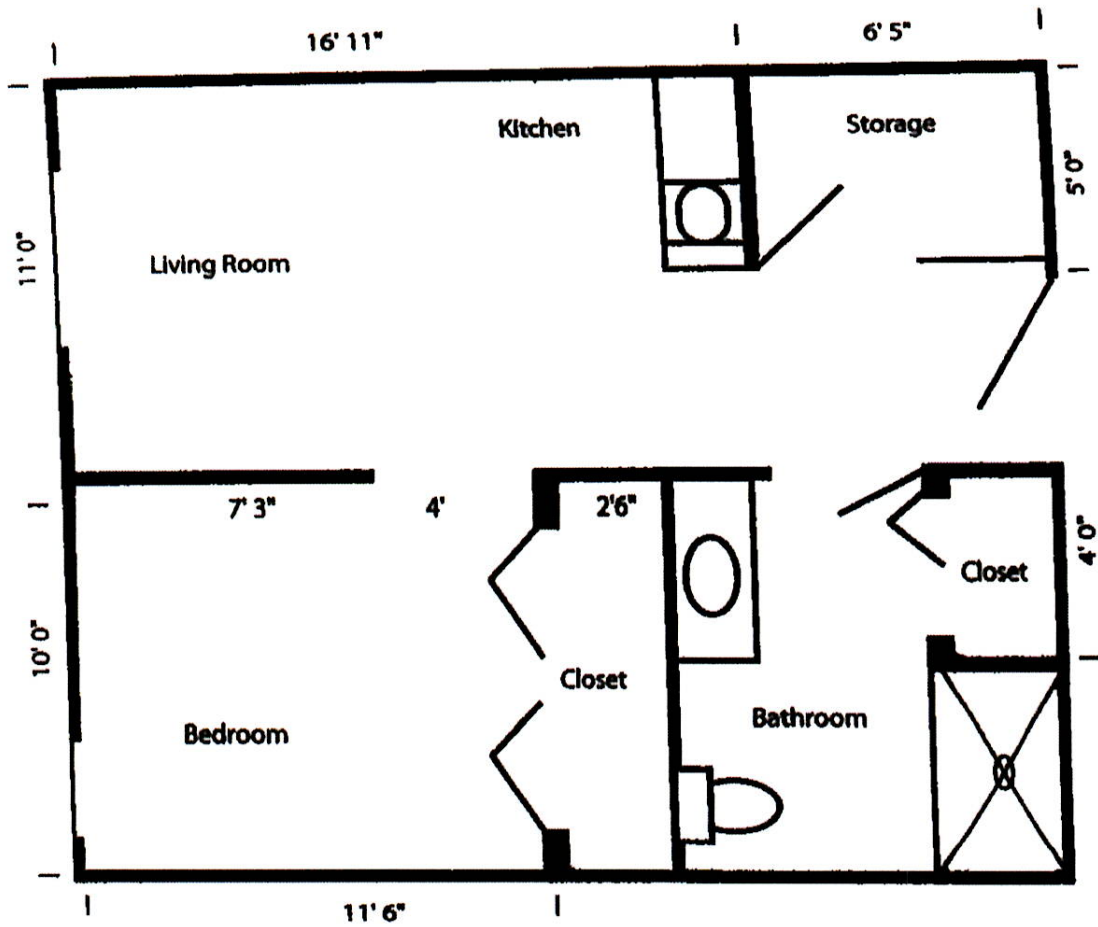

# Colony Court Assisted Living Option B

Approximately 475 total square feet