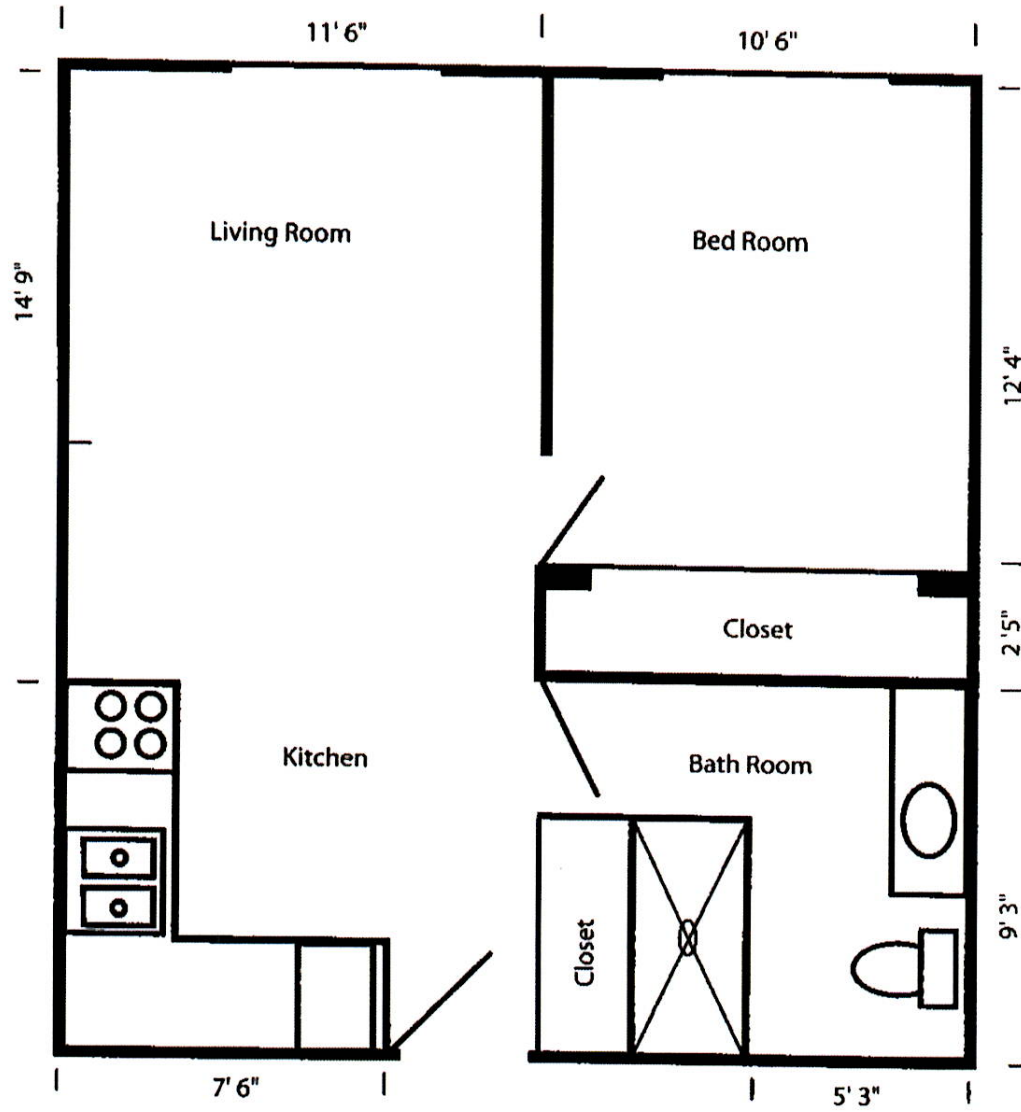

# Colony Court Independent Living

Approximately 540 total square feet